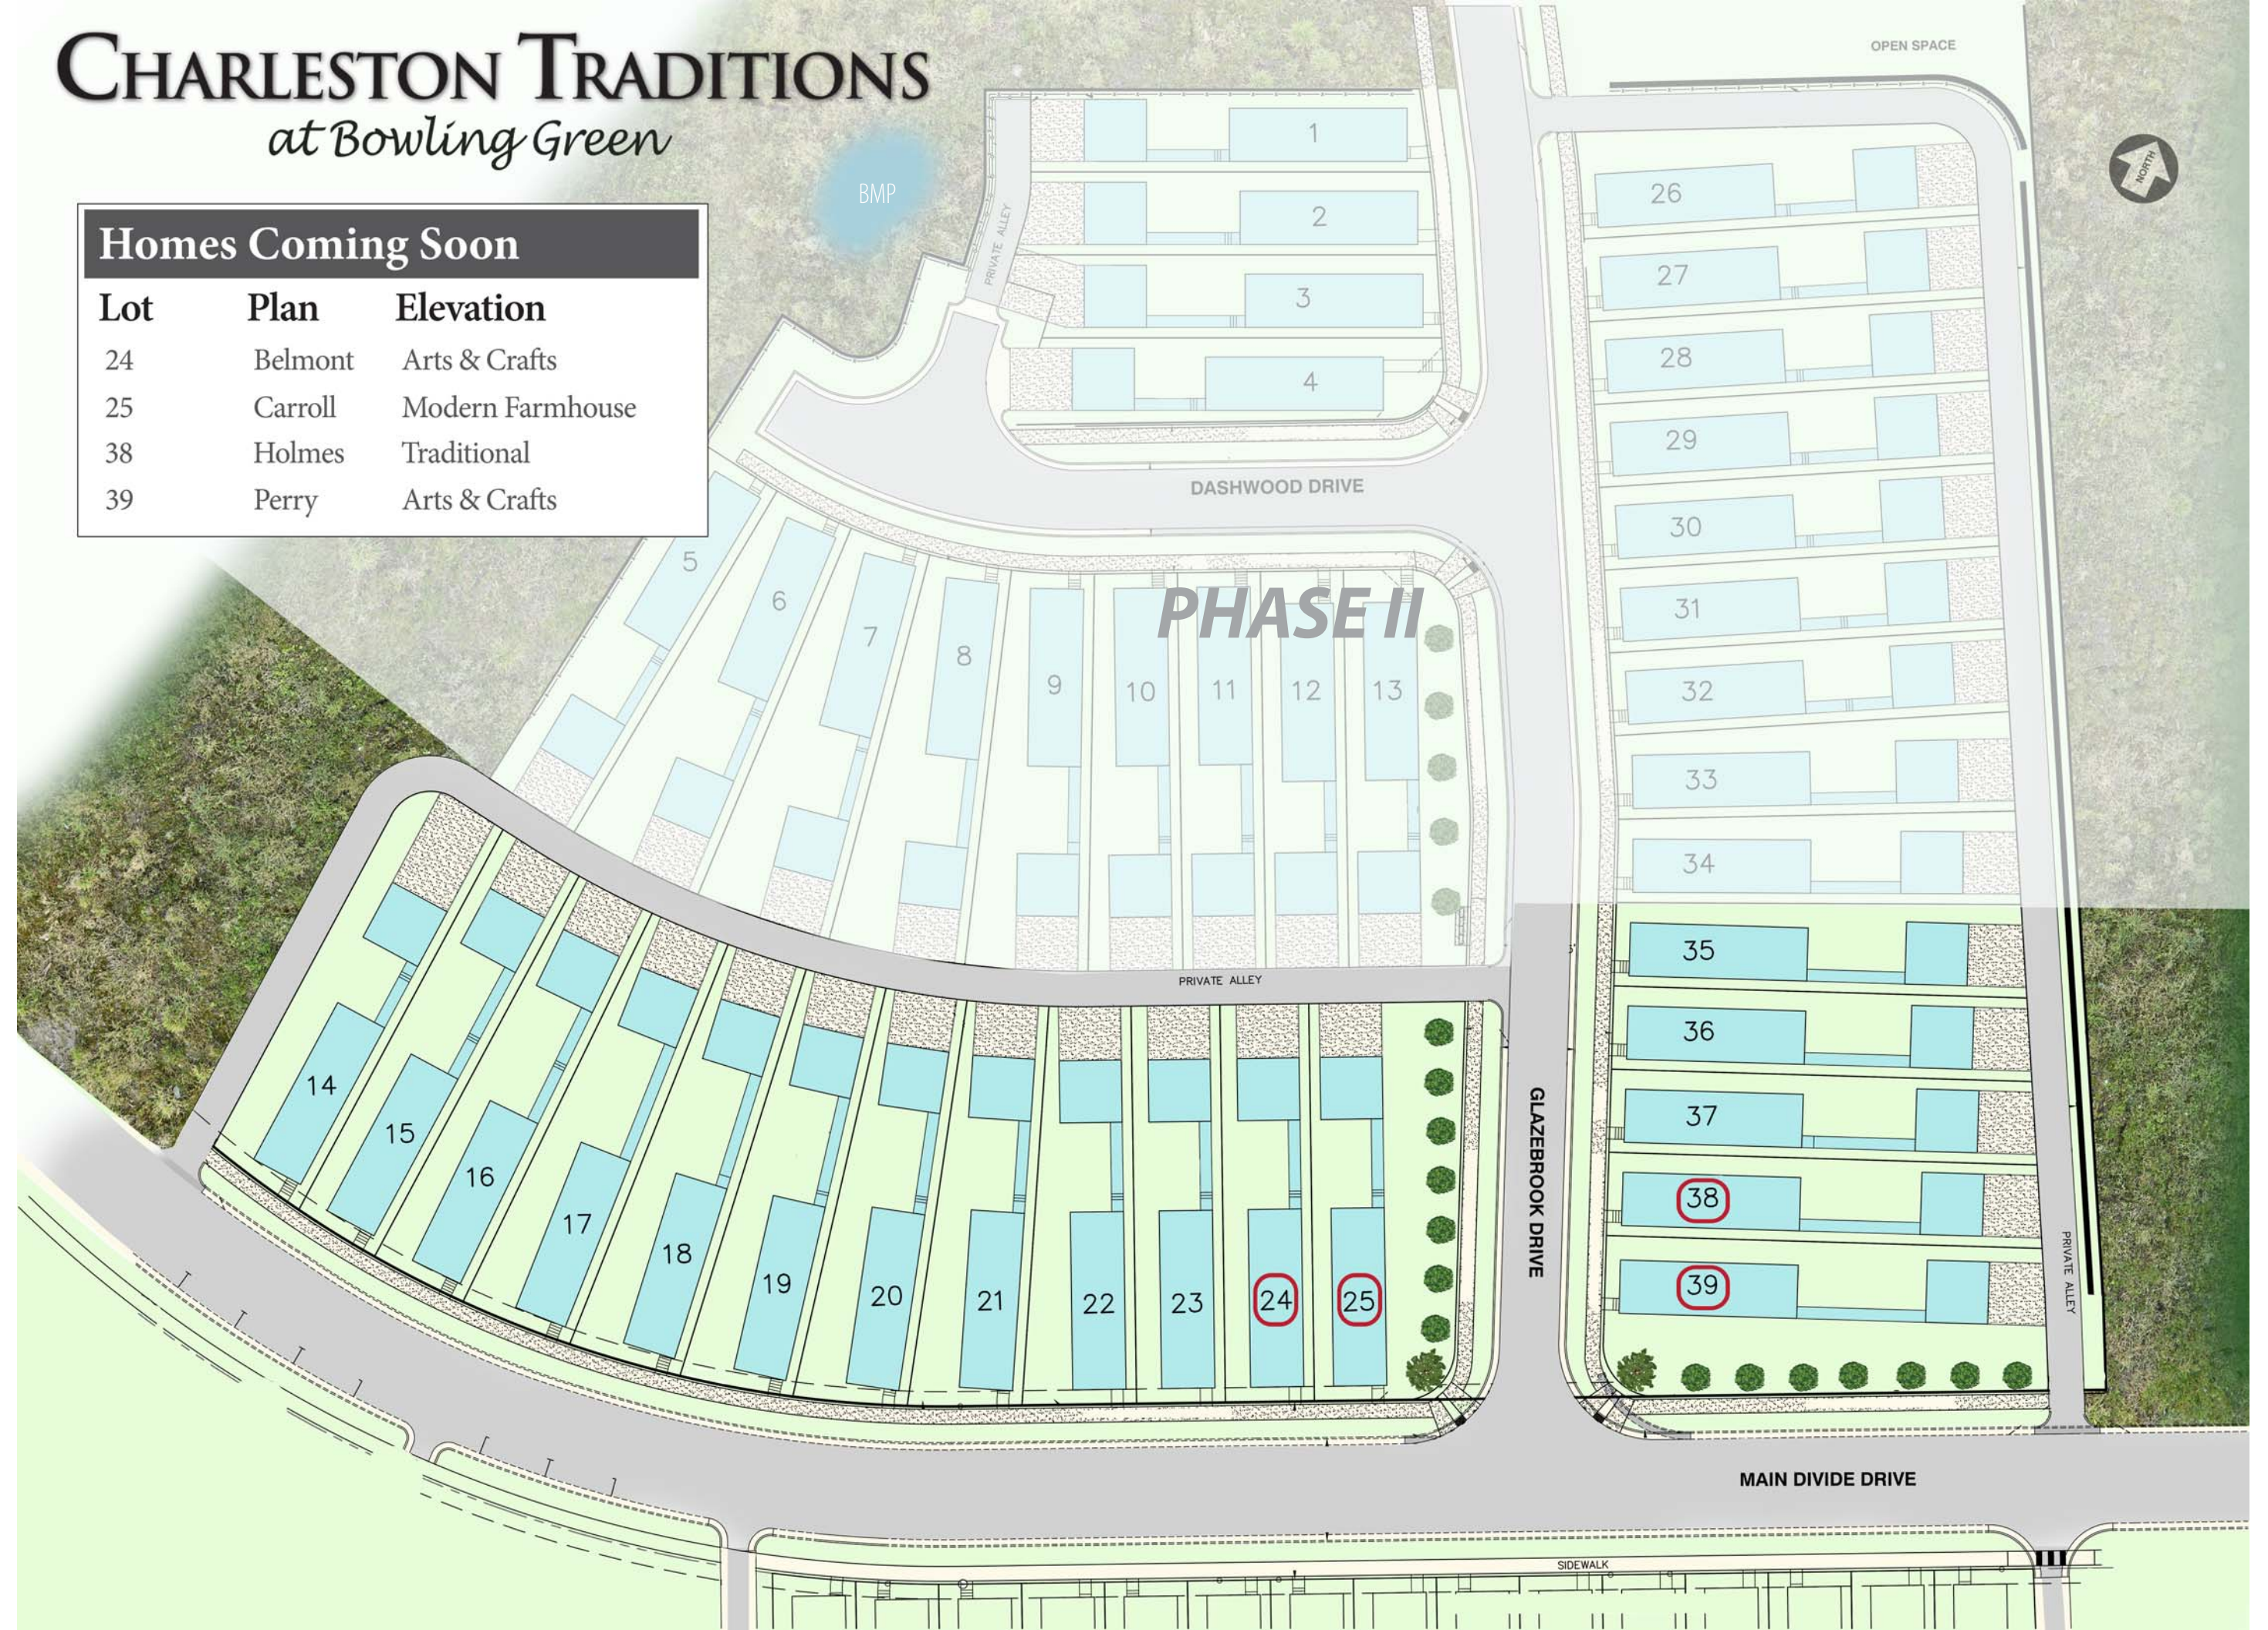

CHARLESTON TRADITIONS

at Bowling Green

Homes Coming Soon

Lot	Plan	Elevation
24	Belmont	Arts & Crafts
25	Carroll	Modern Farmhouse
38	Holmes	Traditional
39	Perry	Arts & Crafts

PHASE II

OPEN SPACE

BMP

PRIVATE ALLEY

DASHWOOD DRIVE

PRIVATE ALLEY

GLAZEBROOK DRIVE

PRIVATE ALLEY

MAIN DIVIDE DRIVE

SIDEWALK